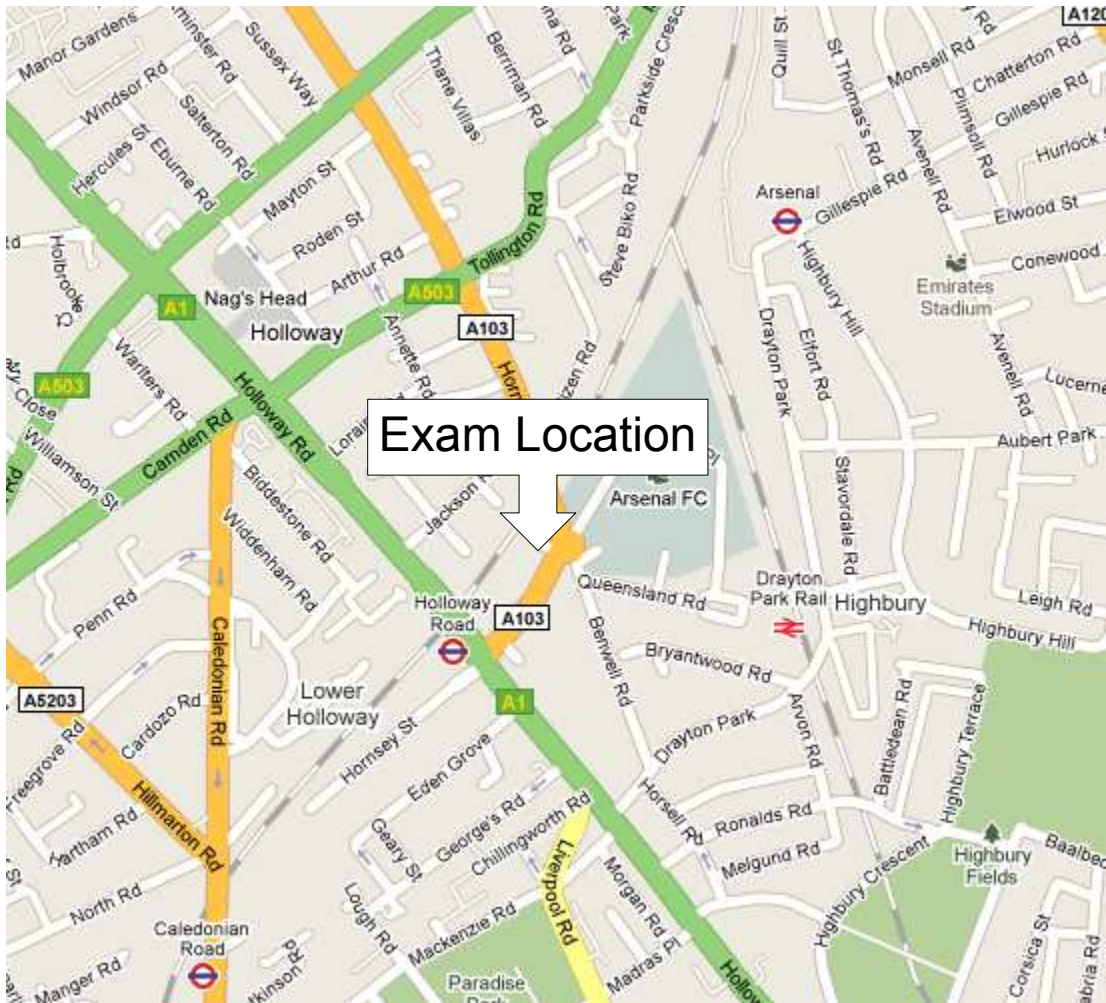

# Exam Location: Science Centre

London Metropolitan University  
Science Centre  
29 Hornsey Road  
London N7 7DD

**Buses:** 393, 271, 153, 43 to Holloway Road Station  
(Suggested Bus Route from WLC: 73 to Angel, then 43 to Holloway Road Station)

**Underground stations:**  
Holloway Road (Piccadilly Line)  
Highbury & Islington (Victoria Line)

**Rail:**  
Drayton Park  
Highbury & Islington