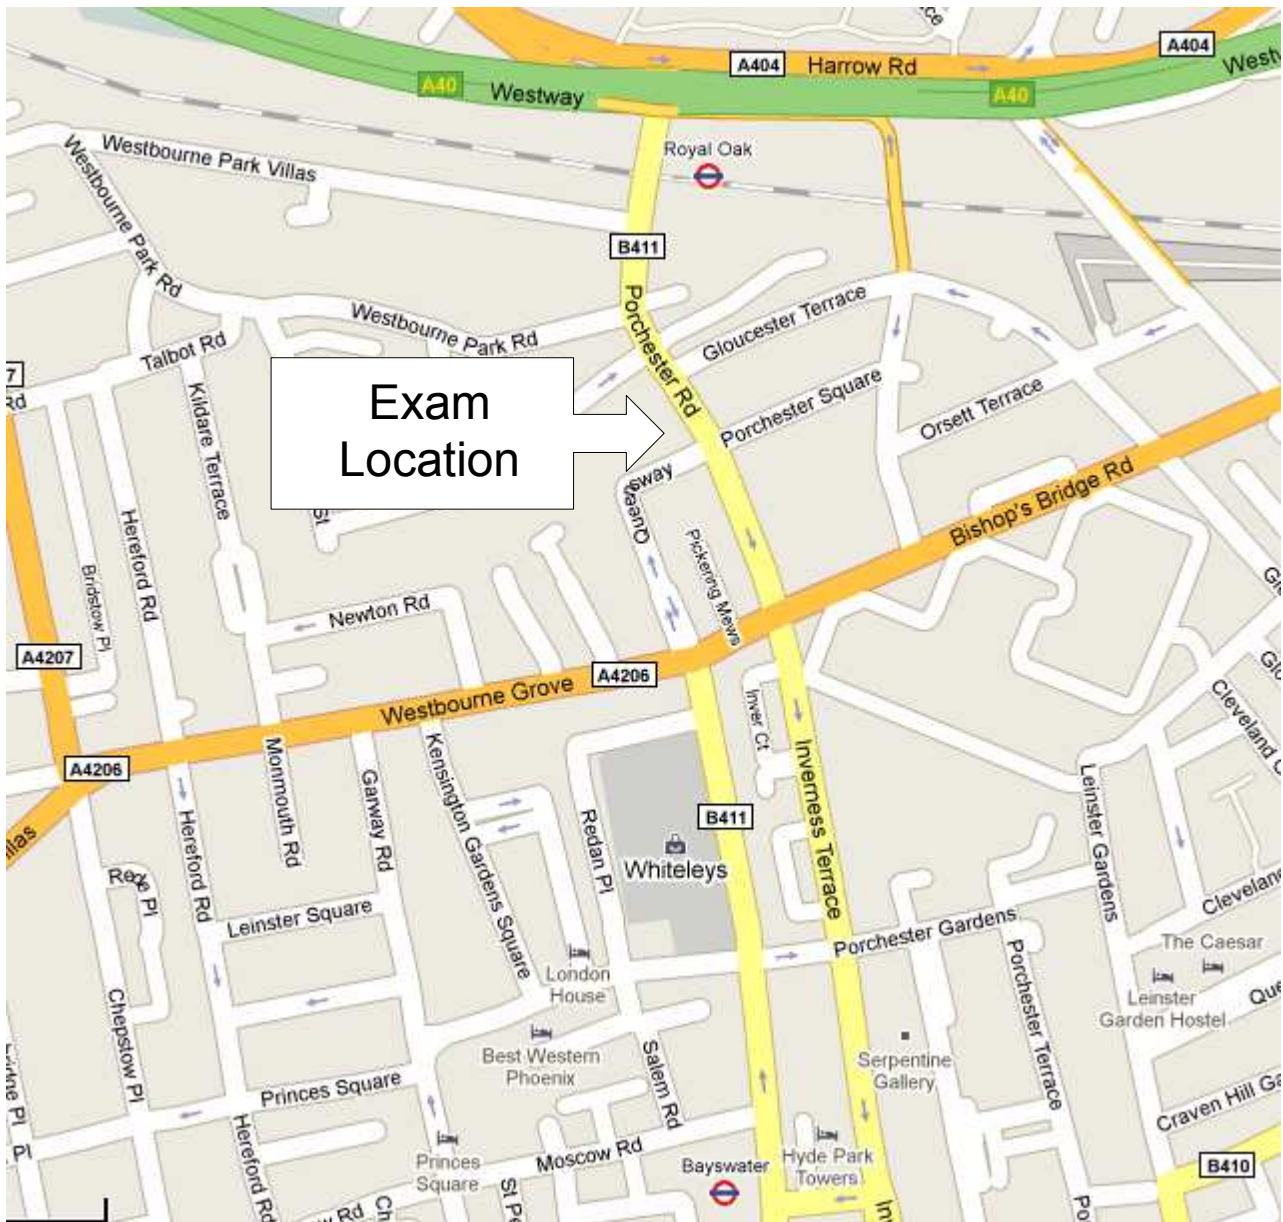

Exam location: Porchester Hall

Porchester Road
Bayswater
London
W2 5HS
T: 020 7792 2823

Buses:

12 from Oxford Street
94 from Trafalgar
7, 15, 27, 35 from Paddington

Underground stations:

Royal Oak (Hammersmith and City Lines)
Bayswater (Circle and District Lines)

Rail:

Paddington Station