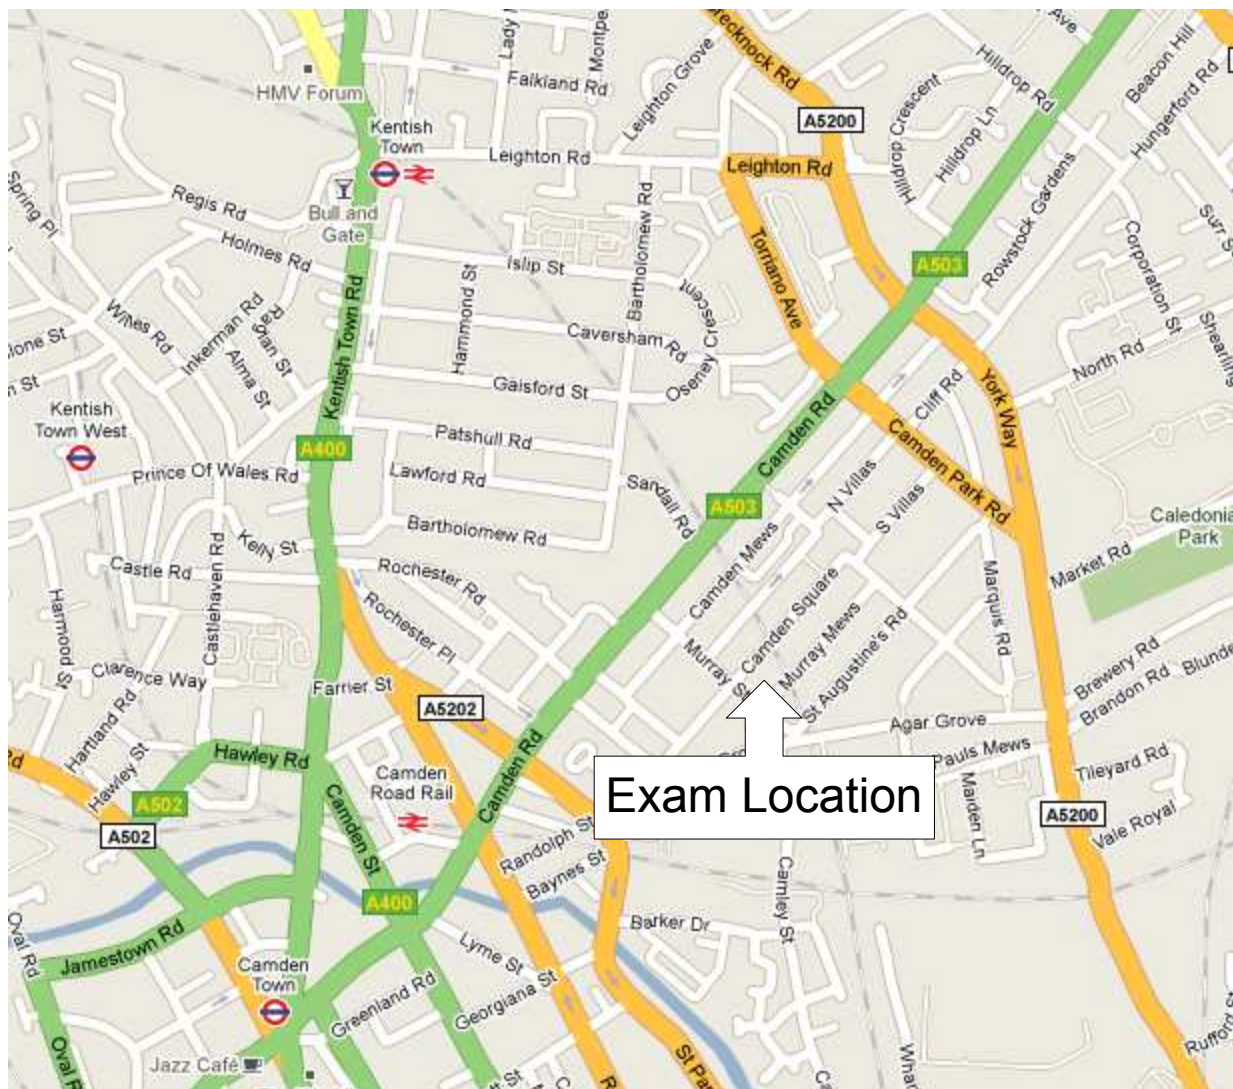

# Exam location: London Irish Centre

50-52 Camden Square,  
London.  
NW1 9XB  
T: 0207 916 7272

**Buses:**  
29, 253, 274

**Underground station:**  
Camden Town (Northern Line)  
Kentish Town (Northern Line)

**Rail:**  
Kentish Town Rail, Camden Road Rail