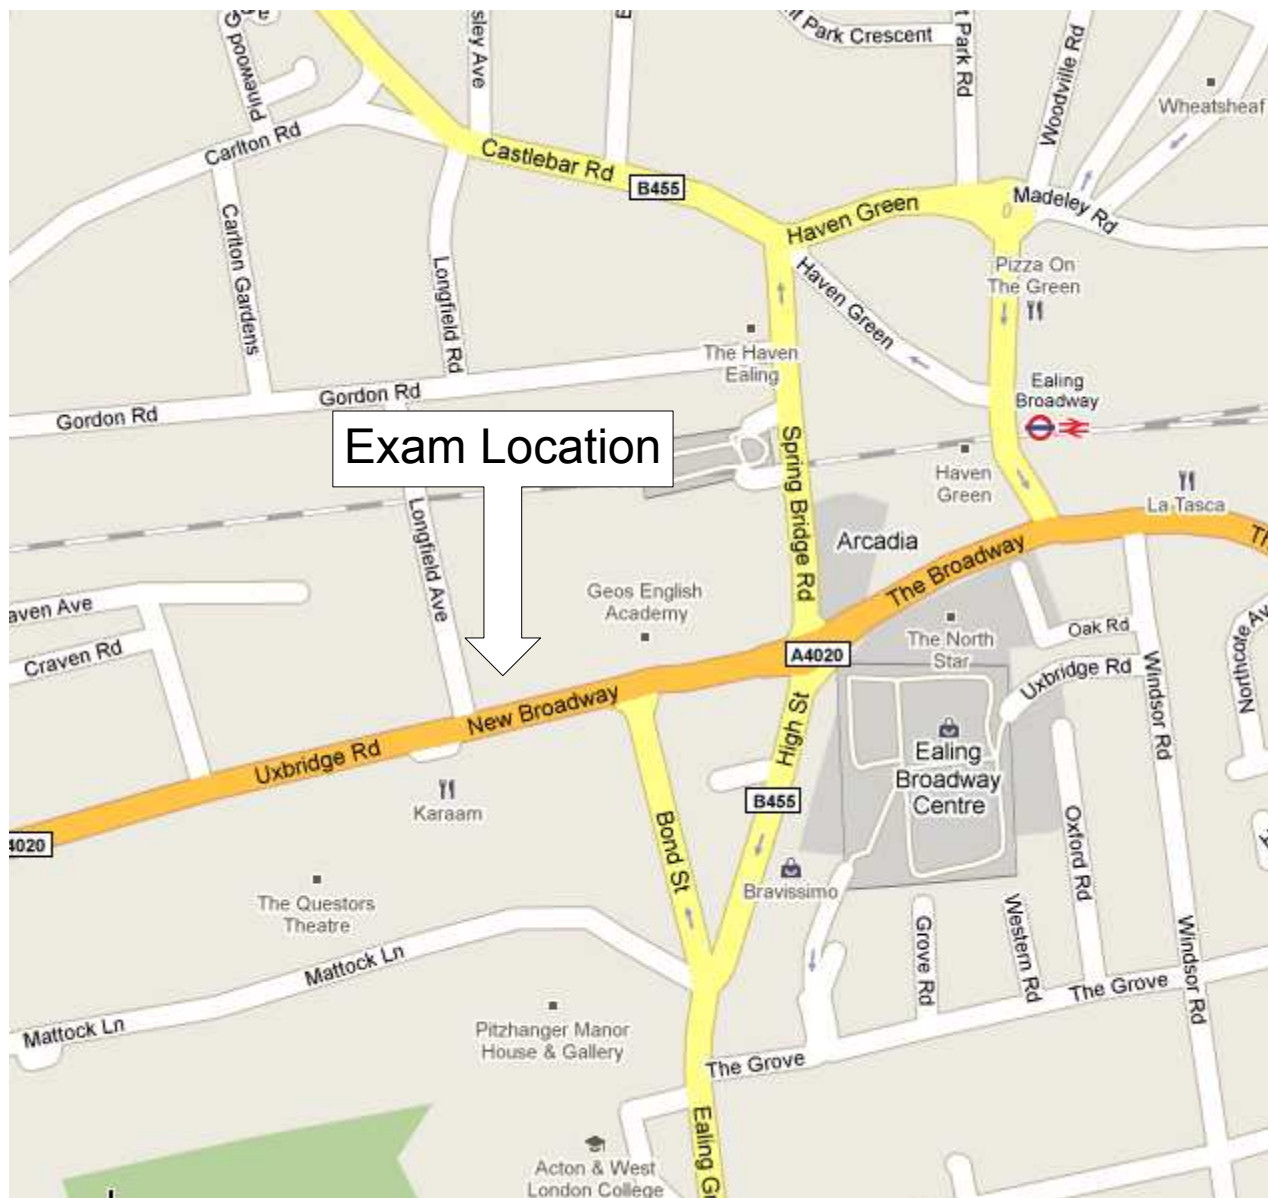

Exam location: Ealing Town Hall

New Broadway
Ealing
W5 2BY
T: 020 8825 5000

Buses: 65, 83, 112, 207, 297, 607, E1, E2, E7, E8, E9, E10, E11, PR1

Underground station:
Ealing Broadway (Central and District Lines)

Rail:
Ealing Broadway station is served by Thames Trains