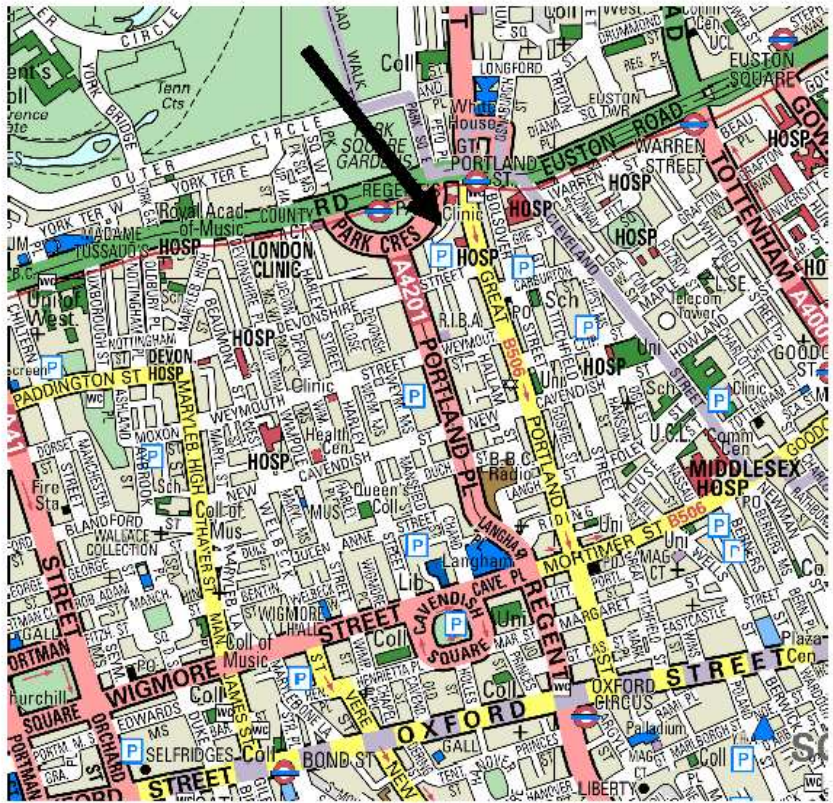

**Venue: International Students' House, 229 Great Portland St,
 Regent's Park, London, W1W 5PN.**

**CTH LONDON CANDIDATES
EXAMINATION CENTRE**

**Venue: International Students' House, 229 Great Portland Street,
London W1W 5PN 0207 631 8300. Report to Reception.**

Transport
Tube: Great Portland Street tube station. Metropolitan, Circle and Hammersmith and City lines.
ISH is located 5 minutes from Warren Street (Victoria and Northern lines) tube station and 3 minutes from Regents Park (Bakerloo line) tube station. Buses: C2, 18, 27, 30, 88 and 453.